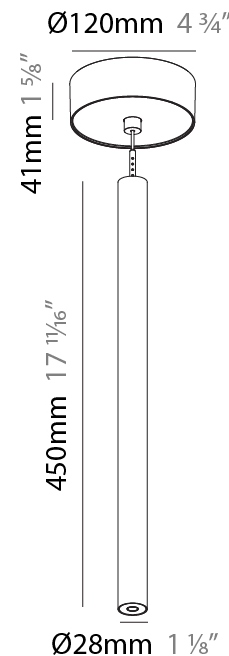

GENERAL

Series: Hangover
Subseries: Hangover Plug Monopoint Surface Canopy
Brand: Prolight
Division: Architectural
Mounting Type: Suspension
Mounting Location: Ceiling
Subcategory: Pendant

PHYSICAL

Shape: Cylinder
Diameter (mm): 28
Diameter (in): 1 1/8
Height (mm): 450
Height (in): 17 11/16
Max. Overall Height (mm): 2450
Max. Overall Height (in): 96 7/16
Light Distribution: Downlight
Weight (kg): 0.504
Weight (lbs): 1.11
Fixture Finish: [SSR / BKV / CWI / CRY / HAB / UFT / ITA / RUA / FTG / MYG / LOD / PUS / FRO / FUP / KIA / POP / BLS / SPG / MEY / GOH / GUM / CHC / COM / ABZ / JAG / OBR / MOS / ROR](#)
Fixture Material: Aluminum
Cable Details: [2000mm or 4000mm Black Cable](#)

ELECTRICAL

Lamp Type: LED (Zhaga Standard)
Input Wattage (W): 6.6
Total Output Wattage (W): 6
Dimming: Tri-Mode (Non-Dimming and Phase Dimming (120Vac only) and 0-10V Dimming)
Driver Included: Yes
Driver Location: External
Driver Type: Constant Current - Universal
Driver Class: Class 2
Housing: ENCP3 w/quick connect
Input Voltage (V): 120 - 277
Constant Current (MA): 500

LED

Number of LEDs: 1
Color Temperature (°K): [2700 / 3000 / 4000](#)
Max. Delivered Lumen (lm): 330 / 360 / 380
CRI: >90 CRI
Lamp Life (hrs): 50000
Upon Request: ***3500K available in minimum quantities (larger quantities upon request)

OPTICAL

Optic°: [24 / 32 / 34 / 55 / 58](#)

RATINGS AND CERTIFICATIONS

Certified By: Certified for North American Standards
IP rating: IP20