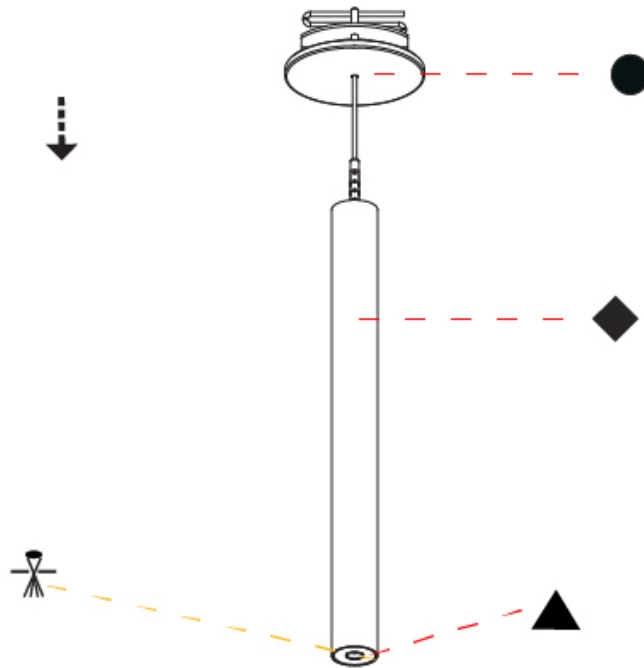

HANGOVER PLUG MONOPOINT RECESSED CANOPY SUSPENSION

A30840-

PROJECT	_____
TYPE	_____
SPECIFIER	_____
QUANTITY	_____
DATE	_____

A