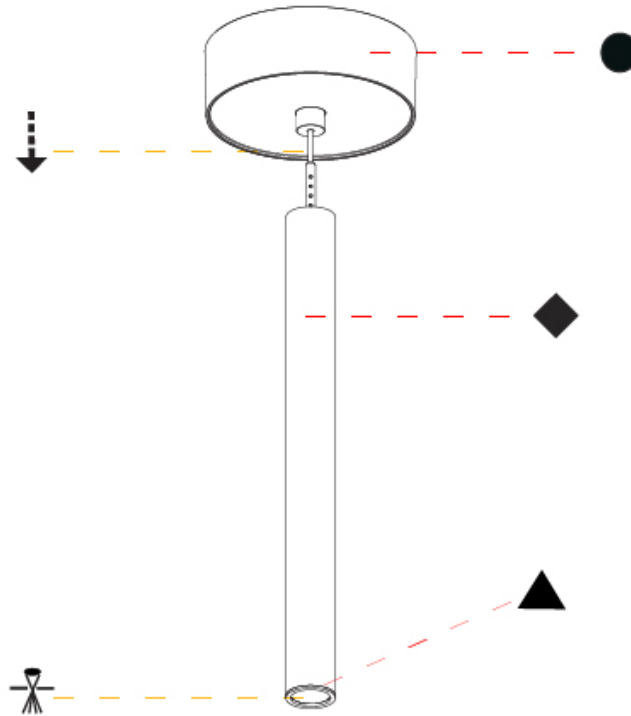

## HANGOVER PLUG SHINE MONOPOINT SURFACE CANOPY SUSPENSION

A30848-

PROJECT

TYPE

SPECIFIER

QUANTITY

DATE

A